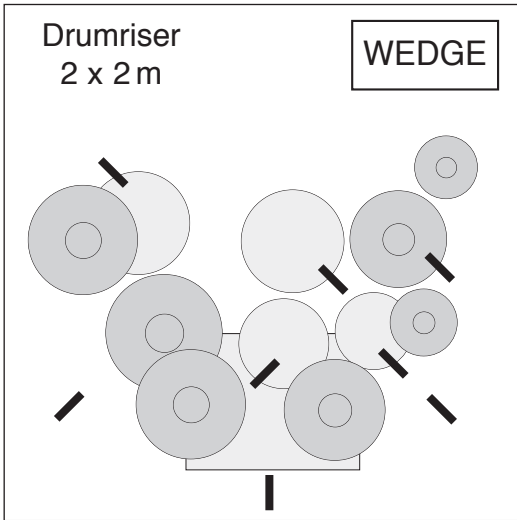

Bühnengröße: 8 x 6 m

BASS
AMP
1 x XLR

GUITAR
AMP
Guitar
SM 57

WEDGE

Drum Mikros:
1 x BD
1 x Snare
1 x HH
3 x TOM
2 x OVERHEAD

WEDGE

KEYBOARDS
2 x DI Box

2 x XLR
GUITAR
AMP

Lead
Vocals female

Lead
Vocals male

Backing
Vocals

WEDGE

1x DI Box
f. Akustik Gitarre

WEDGE

WEDGE

Mikrofon
Funkmikrofon